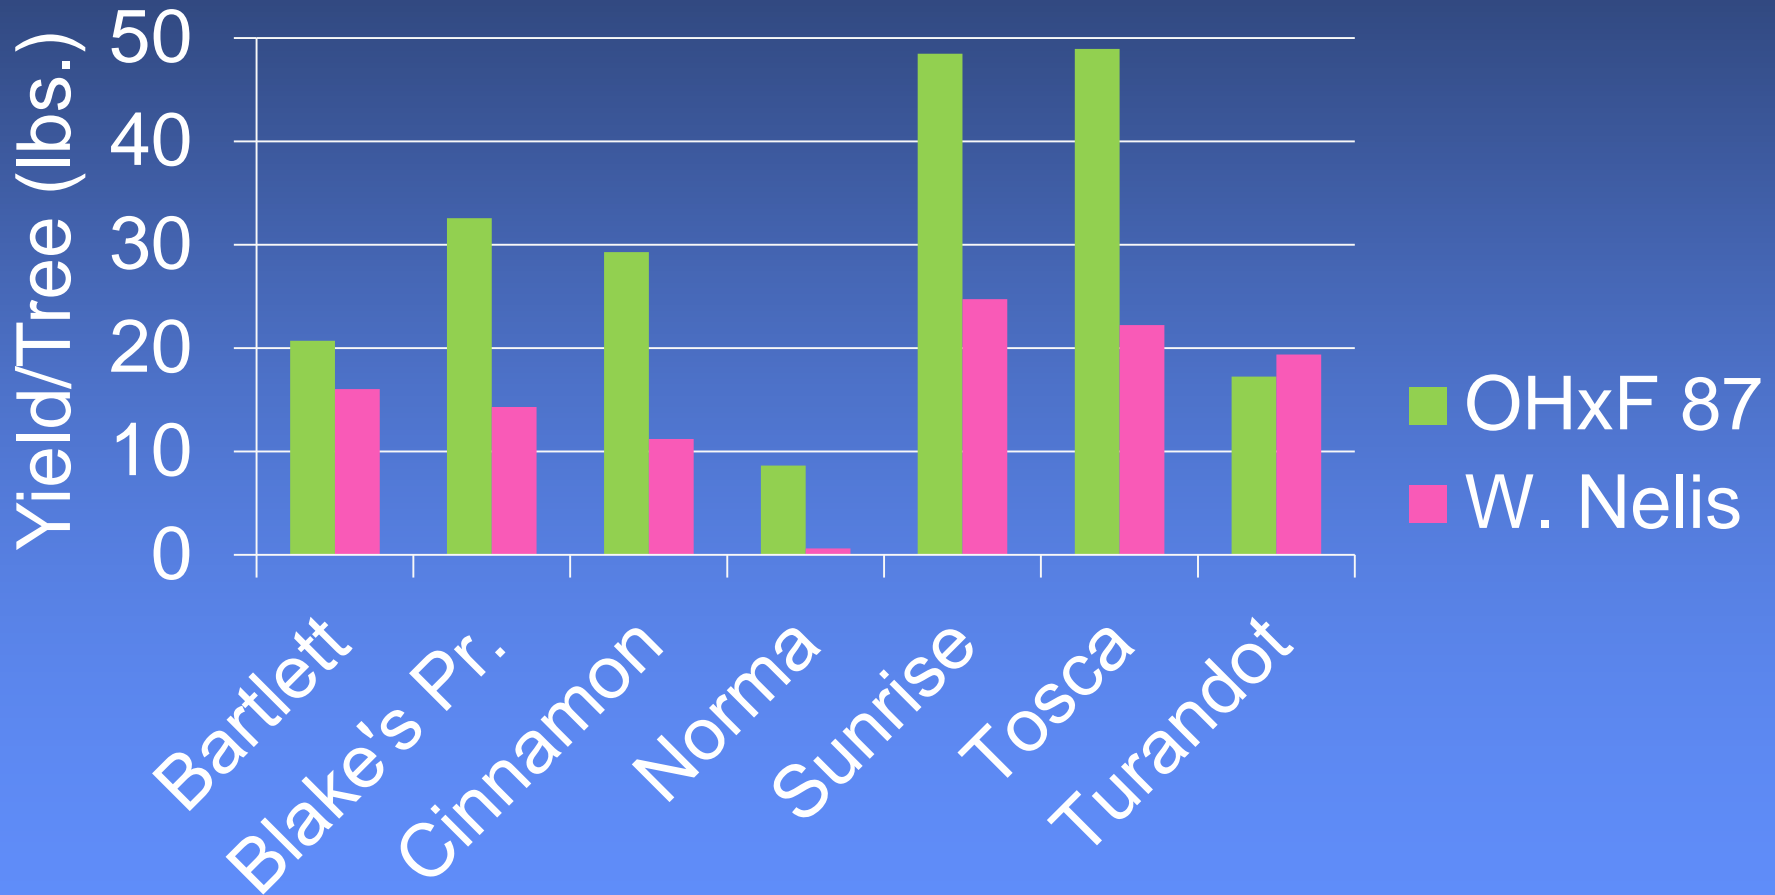

Carmen Rattail Blooms!

Avg. % of Tree Remaining 2014 Fire Blight Damage

Trunk Growth Increase 2011-14

No. of Fruit per Tree 2014

Weight per Fruit

2014

Yield per Tree 2014

Weight per Fruit (Single Pick) 2012-14