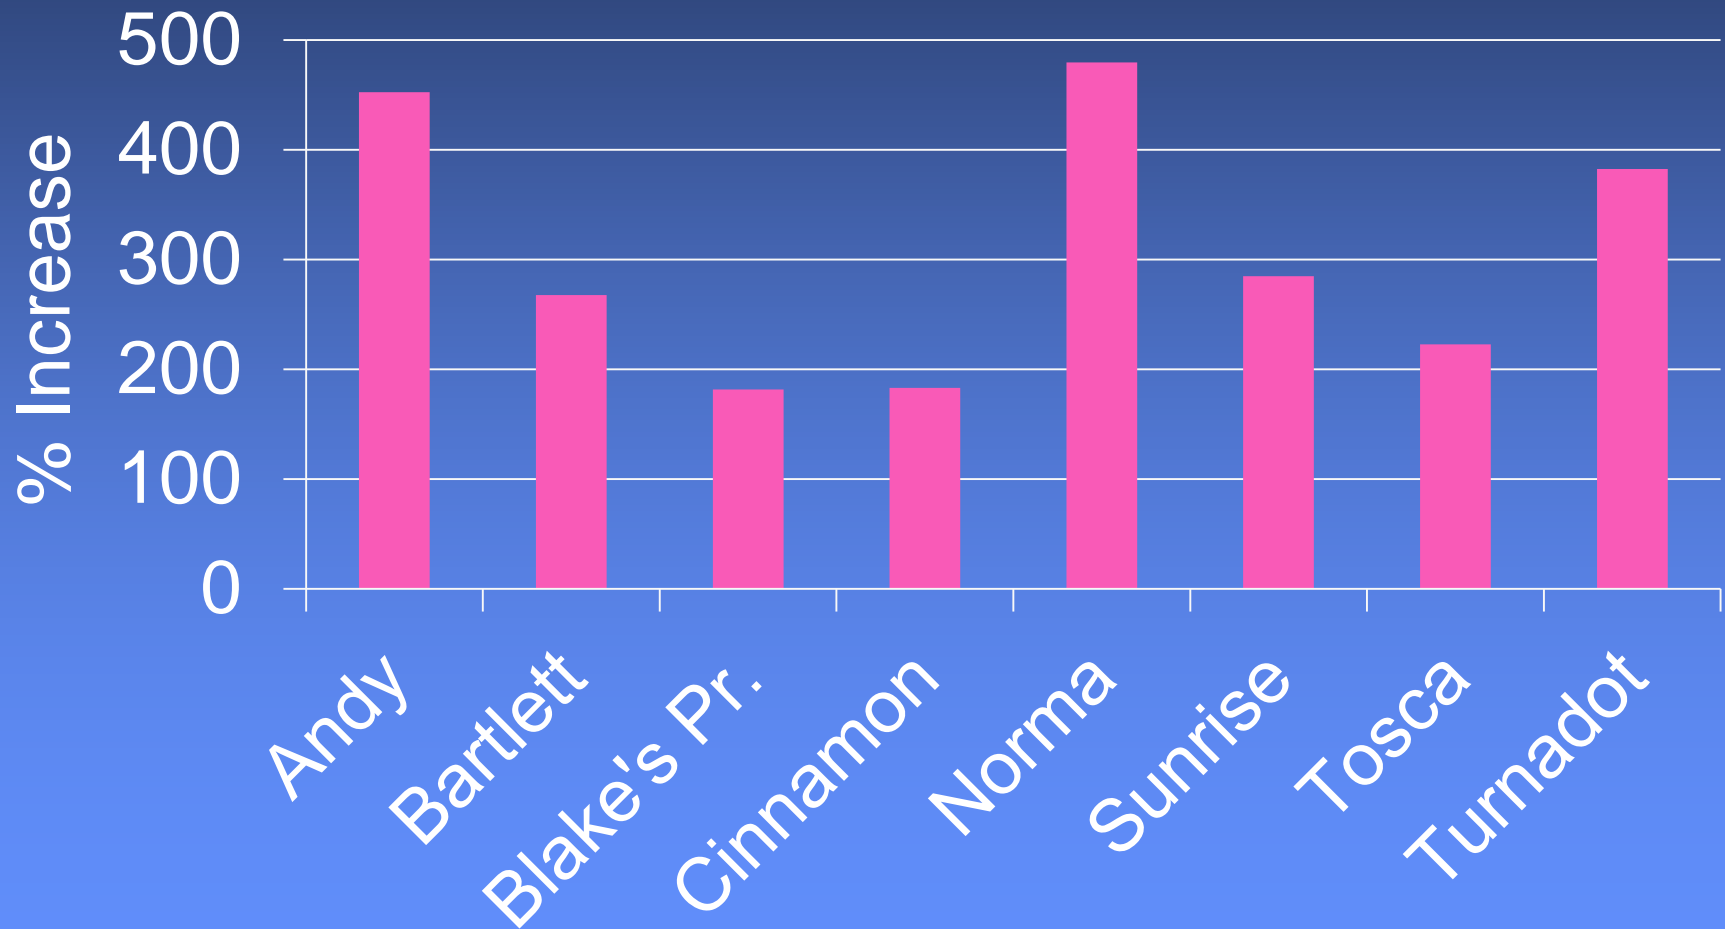

Trunk Growth Increase 2011-14