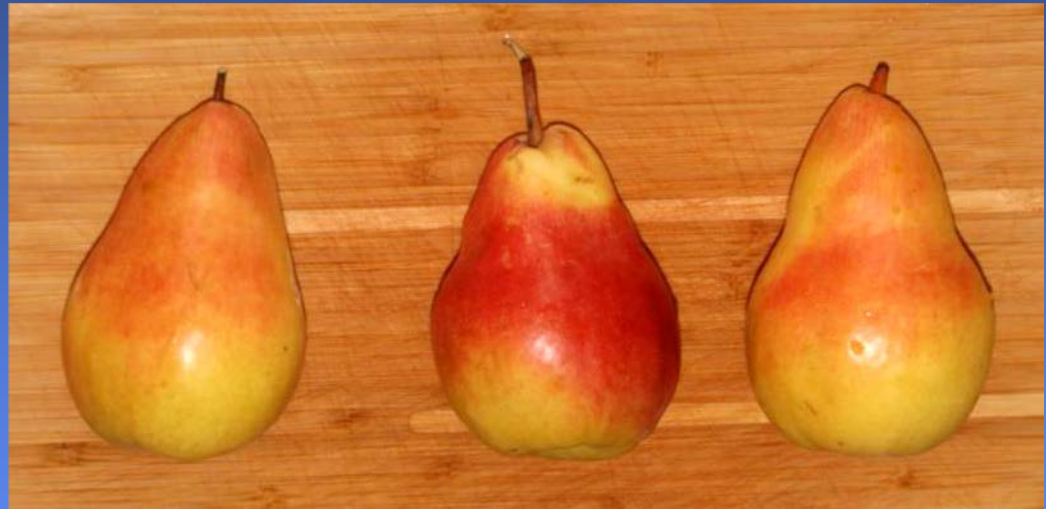

- Created through breeding 1965
- Blight resistant, consistent yield
- Fruit shaped like Bartlett, skin golden, light tan russetting; very russeted in North Coast
- Requires pollination
- Ripens 2 weeks after Bartlett in the Pacific Northwest but closer to Bartlett in California

Blake's Pride

Mod. size, sweet, and ugly

Sunrise

- USDA-ARS variety
- Blight resistant
- Early season, ripens before Bartlett, close to Starkrimson
- Yellow skin, slight pink blush, little russetting
- Sweet pleasant flavor
- Excellent overall consumer acceptance

Sunrise

Good yields/size, red blush

Cinnamon

- Discovered as limb mutation in a Bartlett tree near Hood River in 1979, but is a fully russeted late summer pear
- Ranked high in taste tests, scoring as well as Bartlett