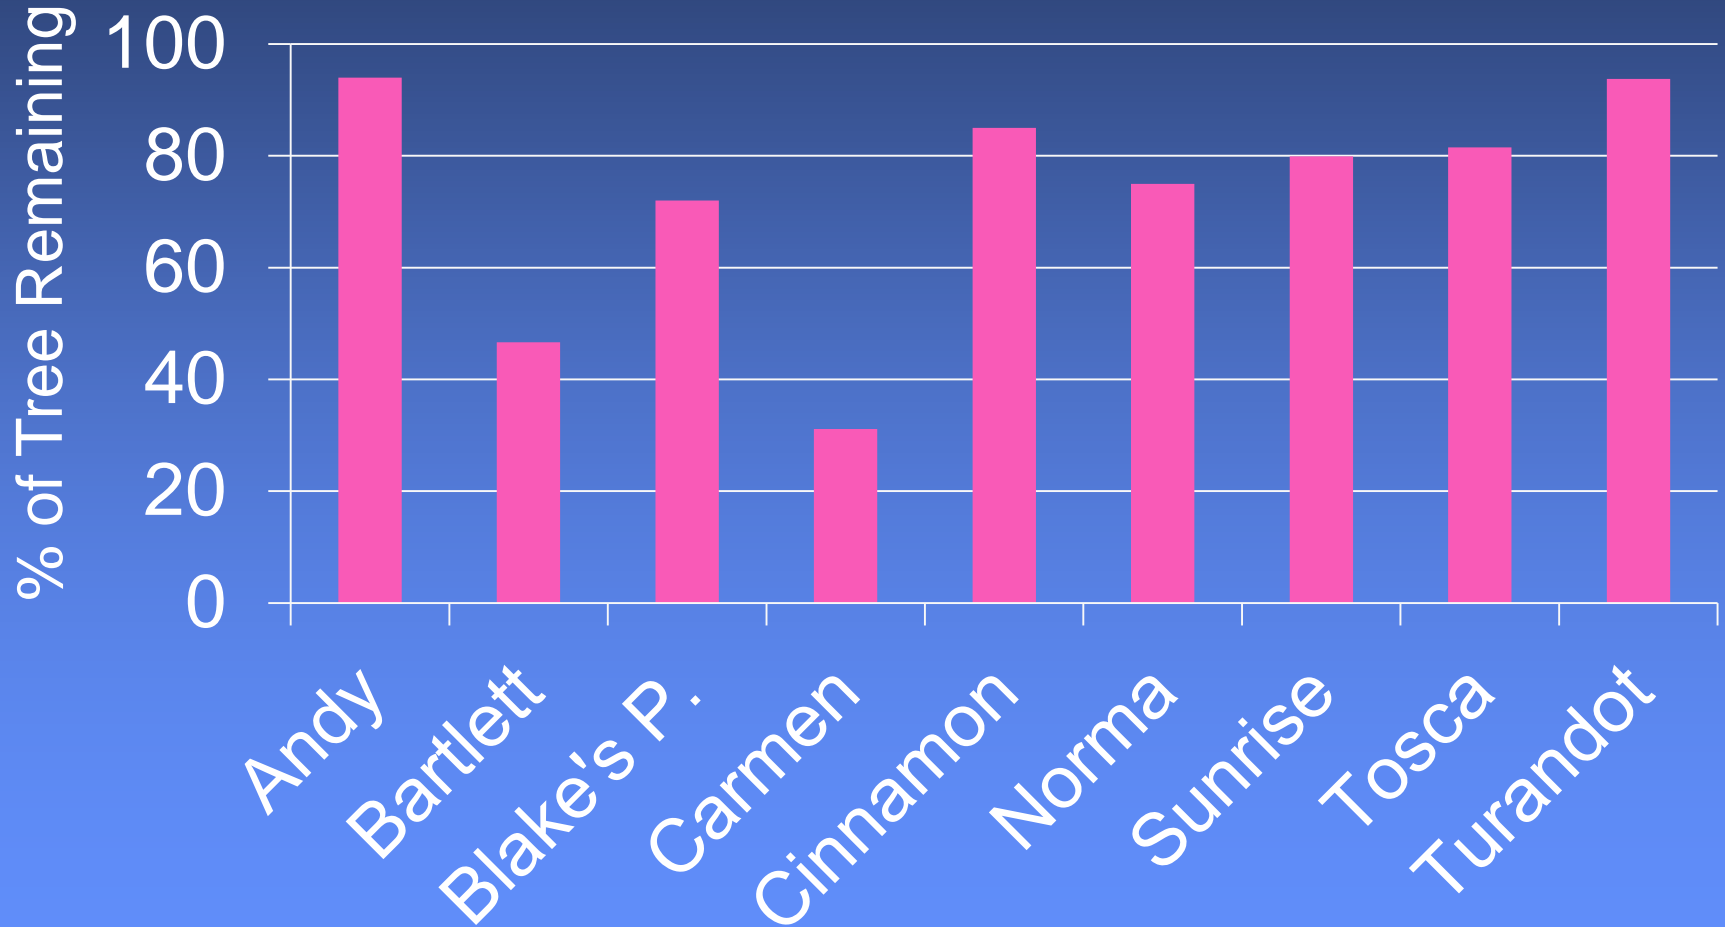

Carmen

- The most widely sold new variety in Italy
- Consistent bearer, flowers with Bartlett but ripens much earlier
- Attractive yellow & red color that is accentuated during refrigeration
- Long shelf life, very tolerant of handling
- Rattails and blight

Carmen Rattail Blooms!

Avg. % of Tree Remaining 2014 Fire Blight Damage

Trunk Growth Increase 2011-14

No. of Fruit per Tree 2014

Weight per Fruit

2014

Yield per Tree 2014

Weight per Fruit (Single Pick) 2012-14