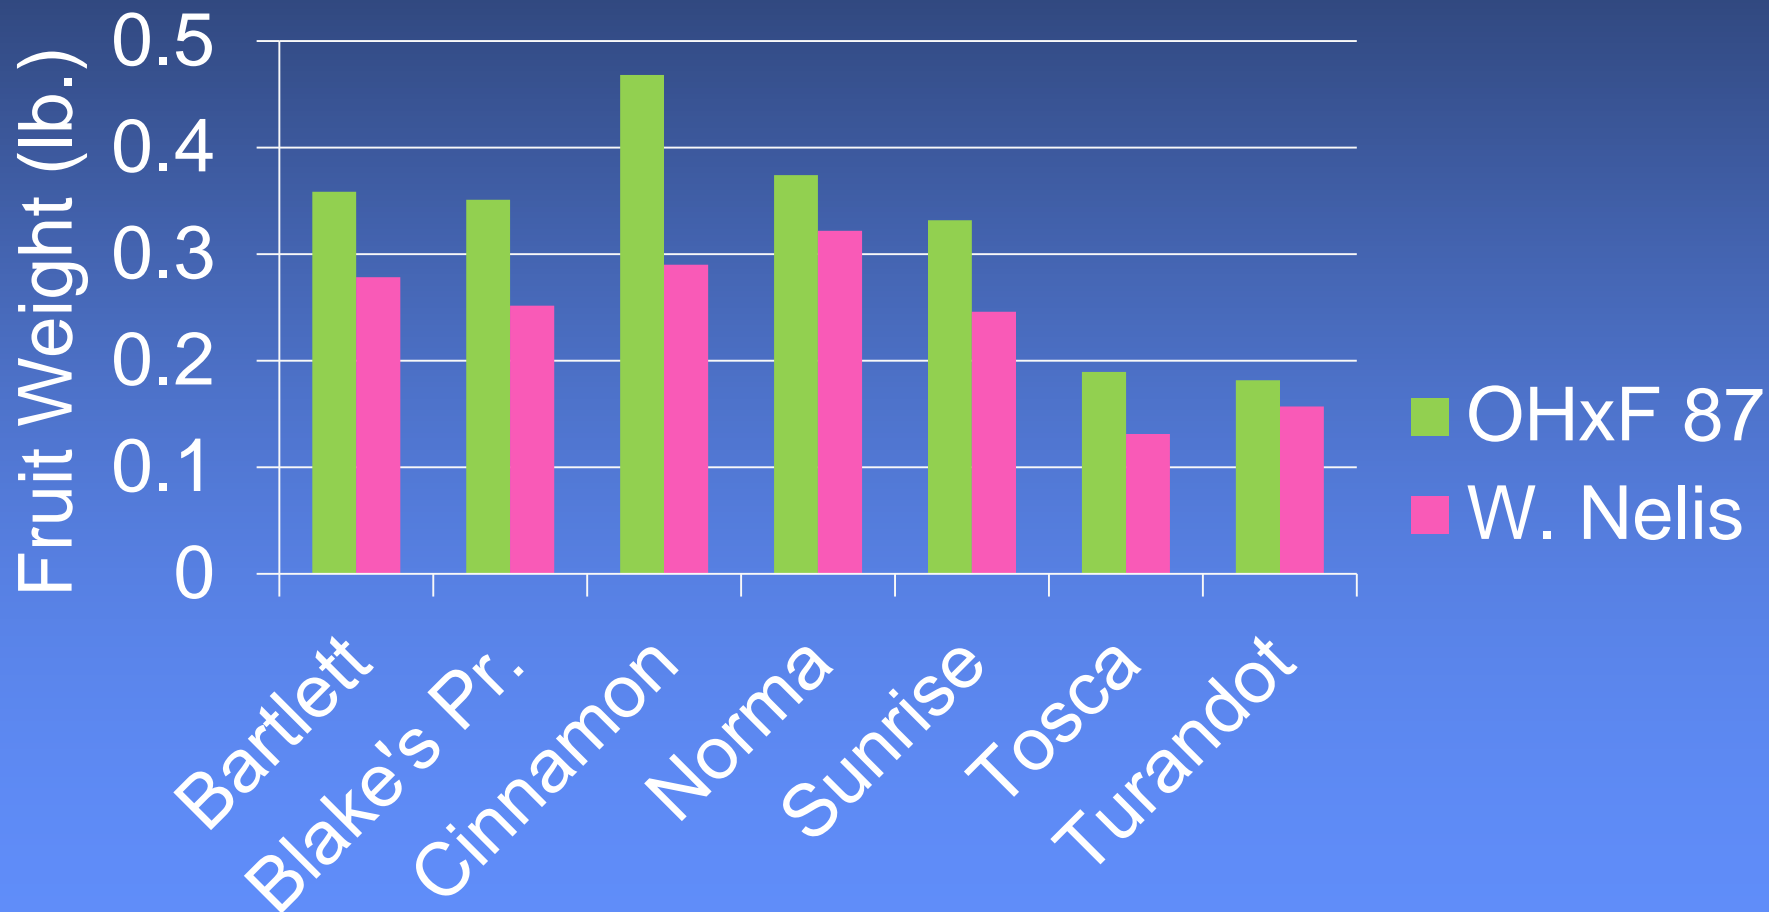

Carmen Rattail Blooms!

Avg. % of Tree Remaining 2014 Fire Blight Damage

Trunk Growth Increase 2011-14

No. of Fruit per Tree 2014

Weight per Fruit

2014

Yield per Tree 2014

Weight per Fruit (Single Pick) 2012-14