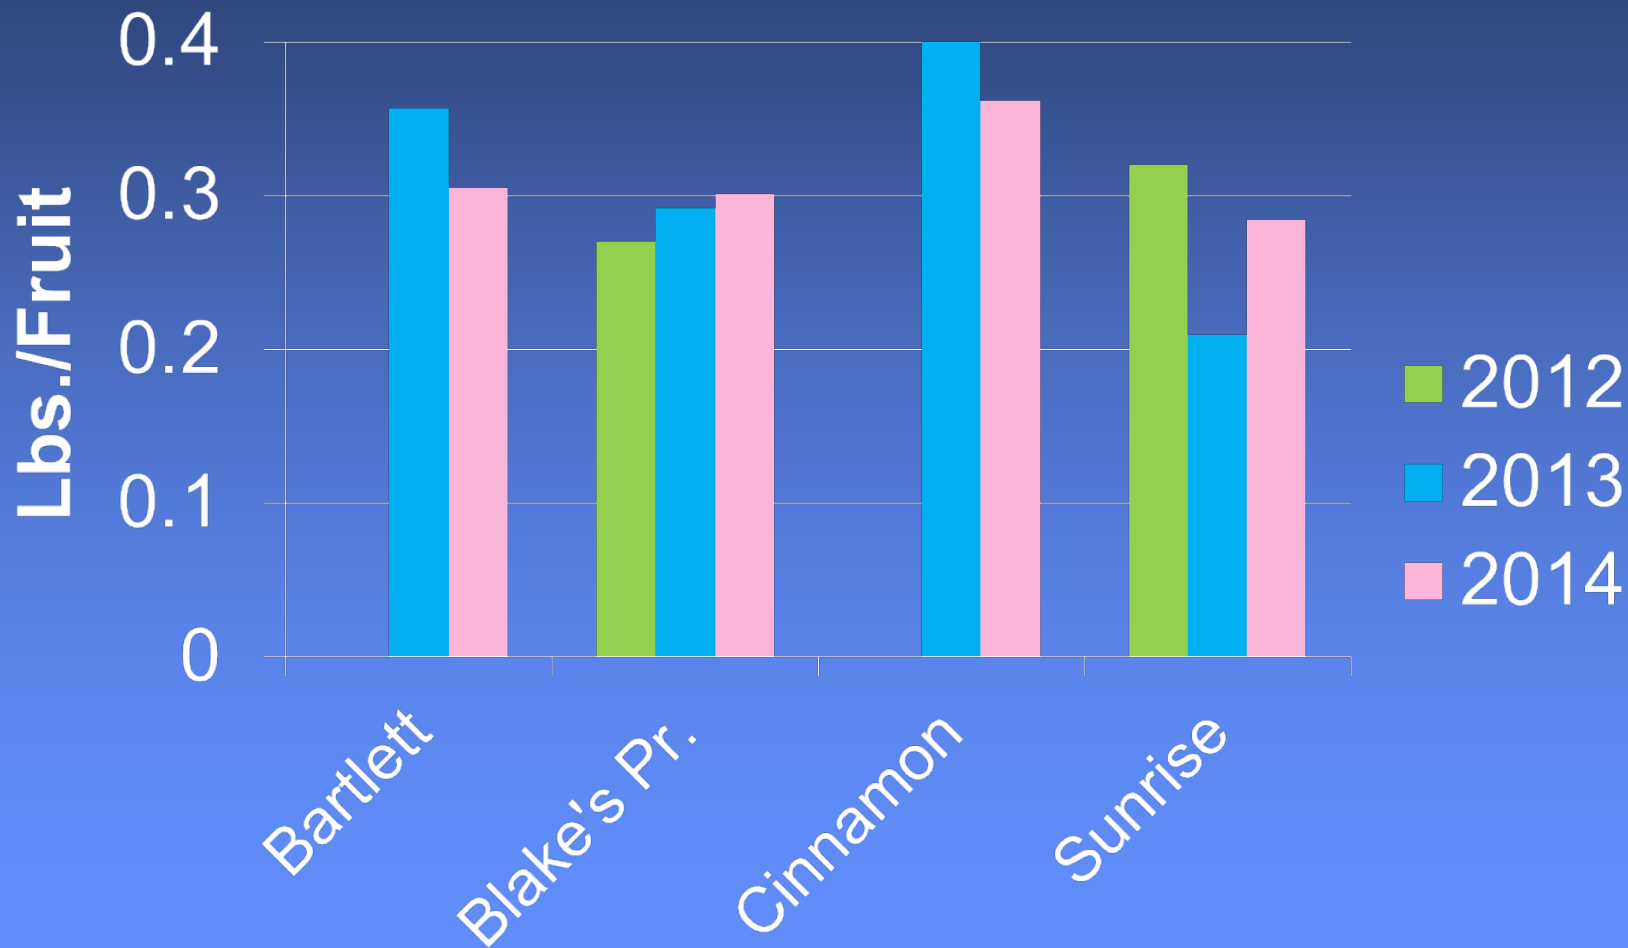

Carmen Rattail Blooms!

Avg. % of Tree Remaining 2014 Fire Blight Damage

Trunk Growth Increase 2011-14

No. of Fruit per Tree 2014

Weight per Fruit

2014

Yield per Tree 2014

Weight per Fruit (Single Pick) 2012-14