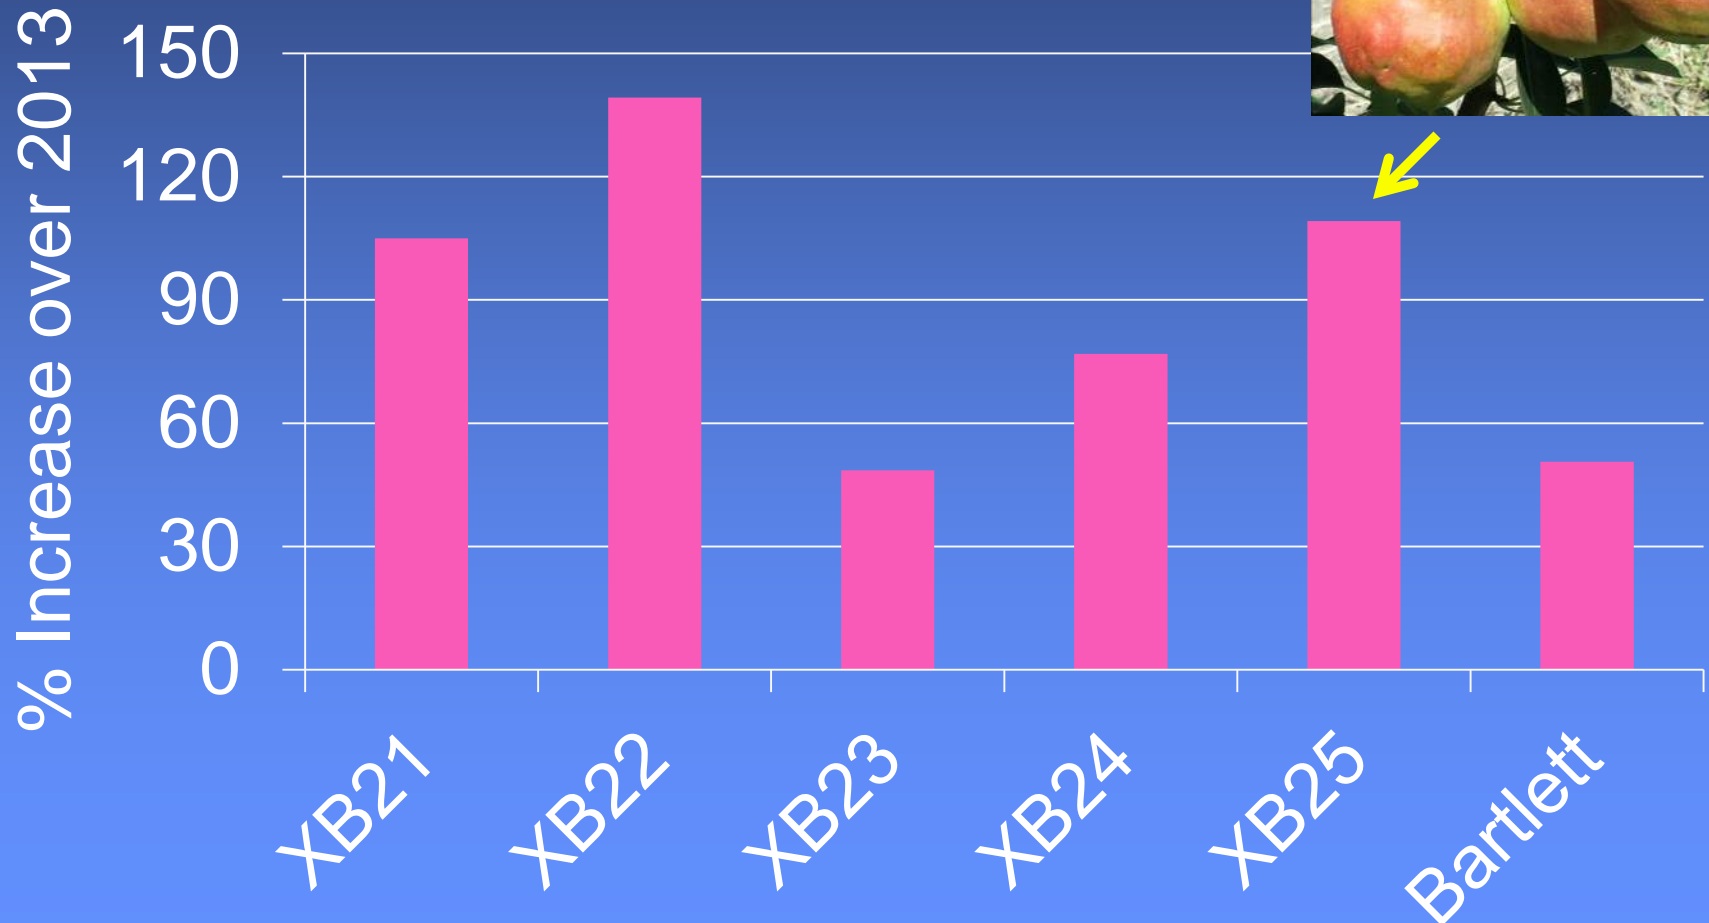

New Blight-Resistant Varieties (R. Bell)

Growth Increase, 2013-14

Planted April 2013