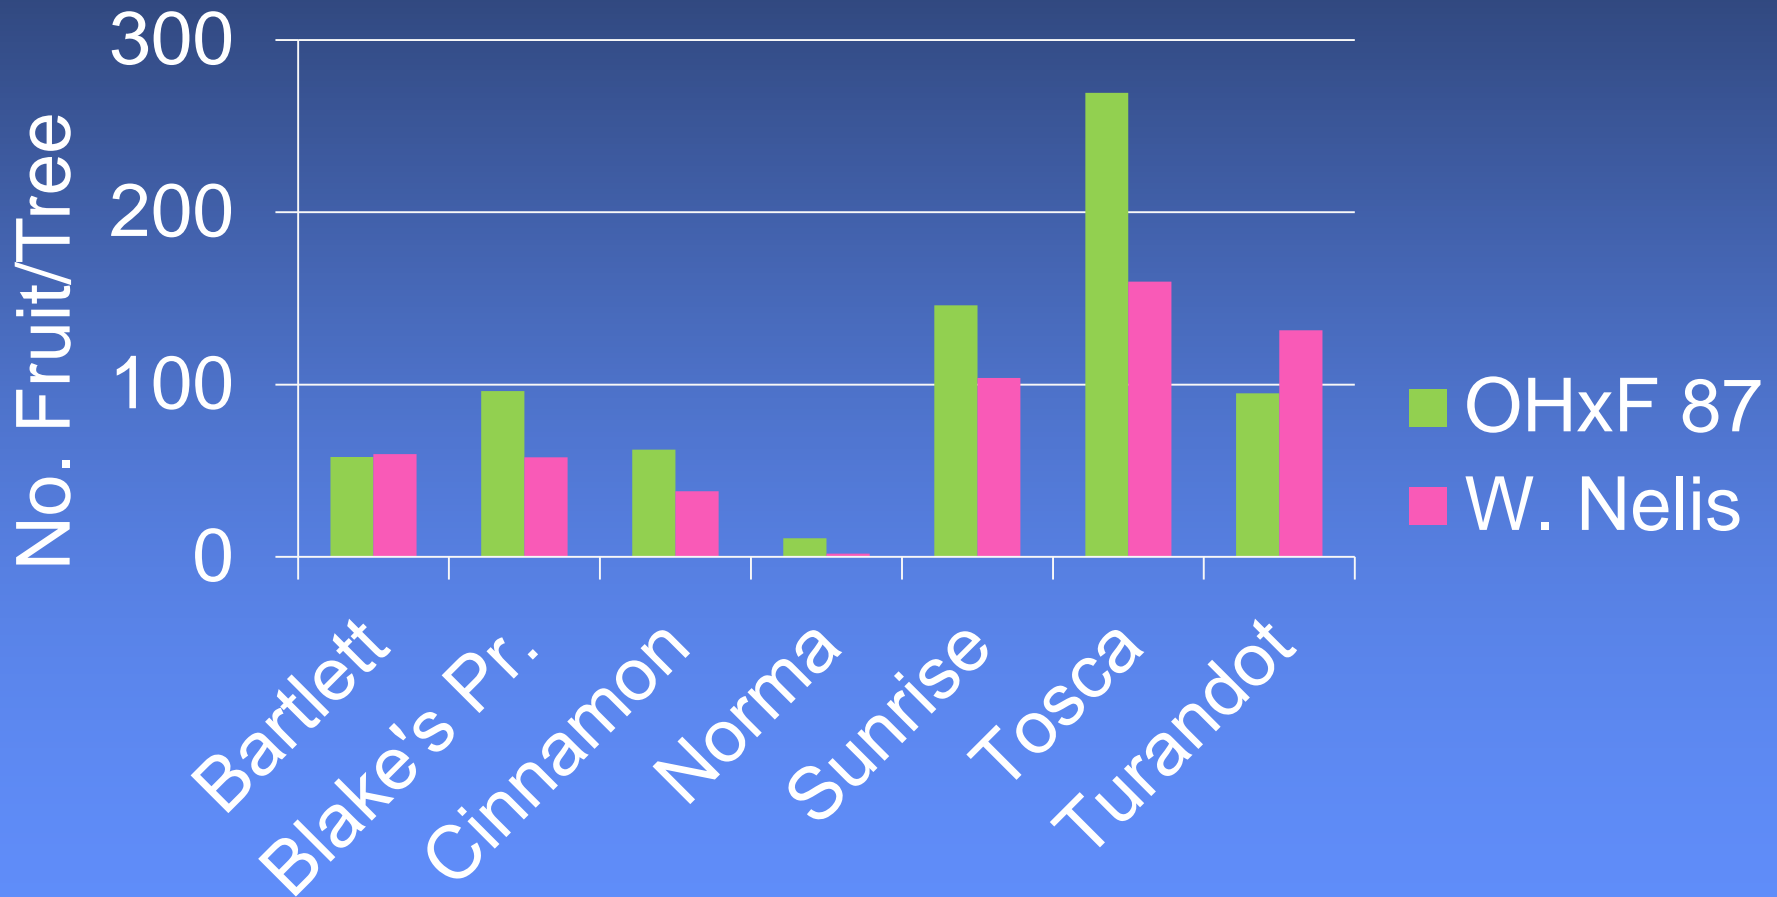

Carmen Rattail Blooms!

Avg. % of Tree Remaining 2014 Fire Blight Damage

Trunk Growth Increase 2011-14

No. of Fruit per Tree 2014

Weight per Fruit

2014

Yield per Tree 2014

Weight per Fruit (Single Pick) 2012-14